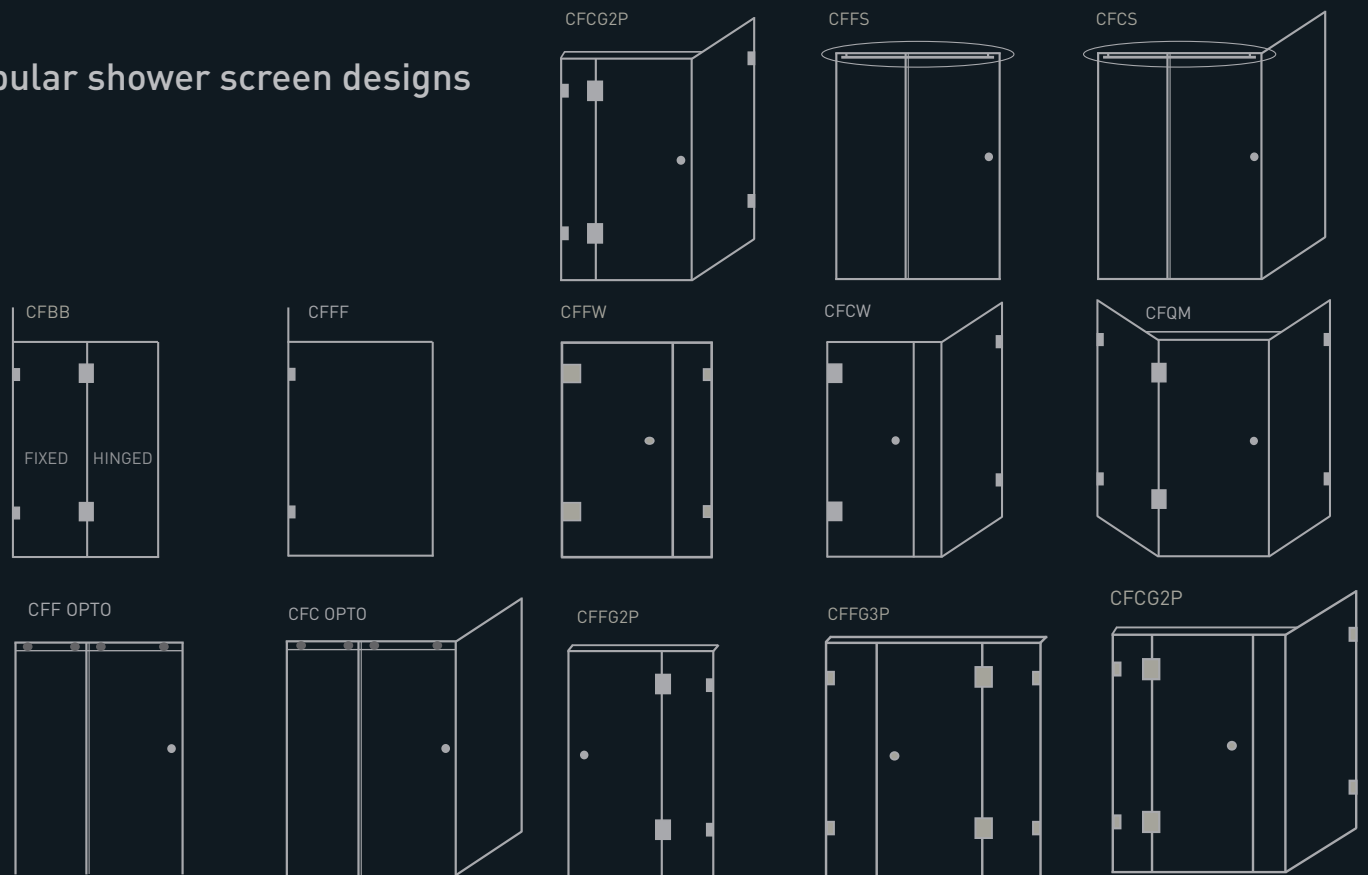

'its what we do'

We create stunning frameless glass solutions to suit your style and space through unimpeded freedom. Frameless glass is our passion and we continue to be at the cutting edge of design and technology. We are committed to working closely with you to ensure your project is 'cutting edge' and a true reflection of your personality.

A specialised measure is arranged to ensure your new screen fits perfectly. All products are made to order and installed by the most experienced tradespeople in the industry.

Our commitment to, service, quality and customer satisfaction will ensure your renovation or building project is enjoyable and hassle free.

popular shower screen designs

PLANNING

It is best to contact us early in the planning of your project so we can assist you with your design ideas and ensure your Clearly Frameless shower screen is a perfect fit.

HARDWARE

Choose from a wide range of finishes including; polished chrome, satin chrome, stainless steel, 24ct gold and more. There are also a wide range of handles and accessories to choose from.

GLASS

All shower screens are constructed from 10mm Australian A grade toughened safety glass.

clearlyframeless
quality frameless glass concepts

clearlyframeless.com.au

Ph 03 9557 2544 or visit www.clearlyframeless.com.au
Showroom: 805 - 807 Nepean Hwy, Brighton, Vic 3186 or see
Stand 300 at Home Ideas Centre 1686 Princess Hwy Oakleigh East.