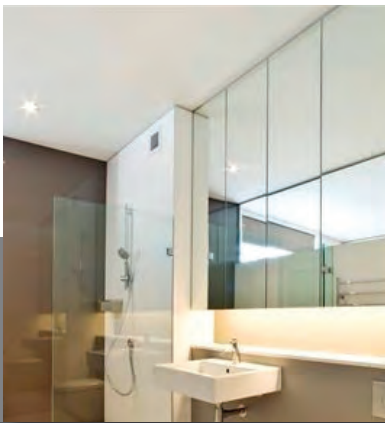

+ frameless shower screens

+ pool fences & balustrades

+ mirrors

+ splashbacks